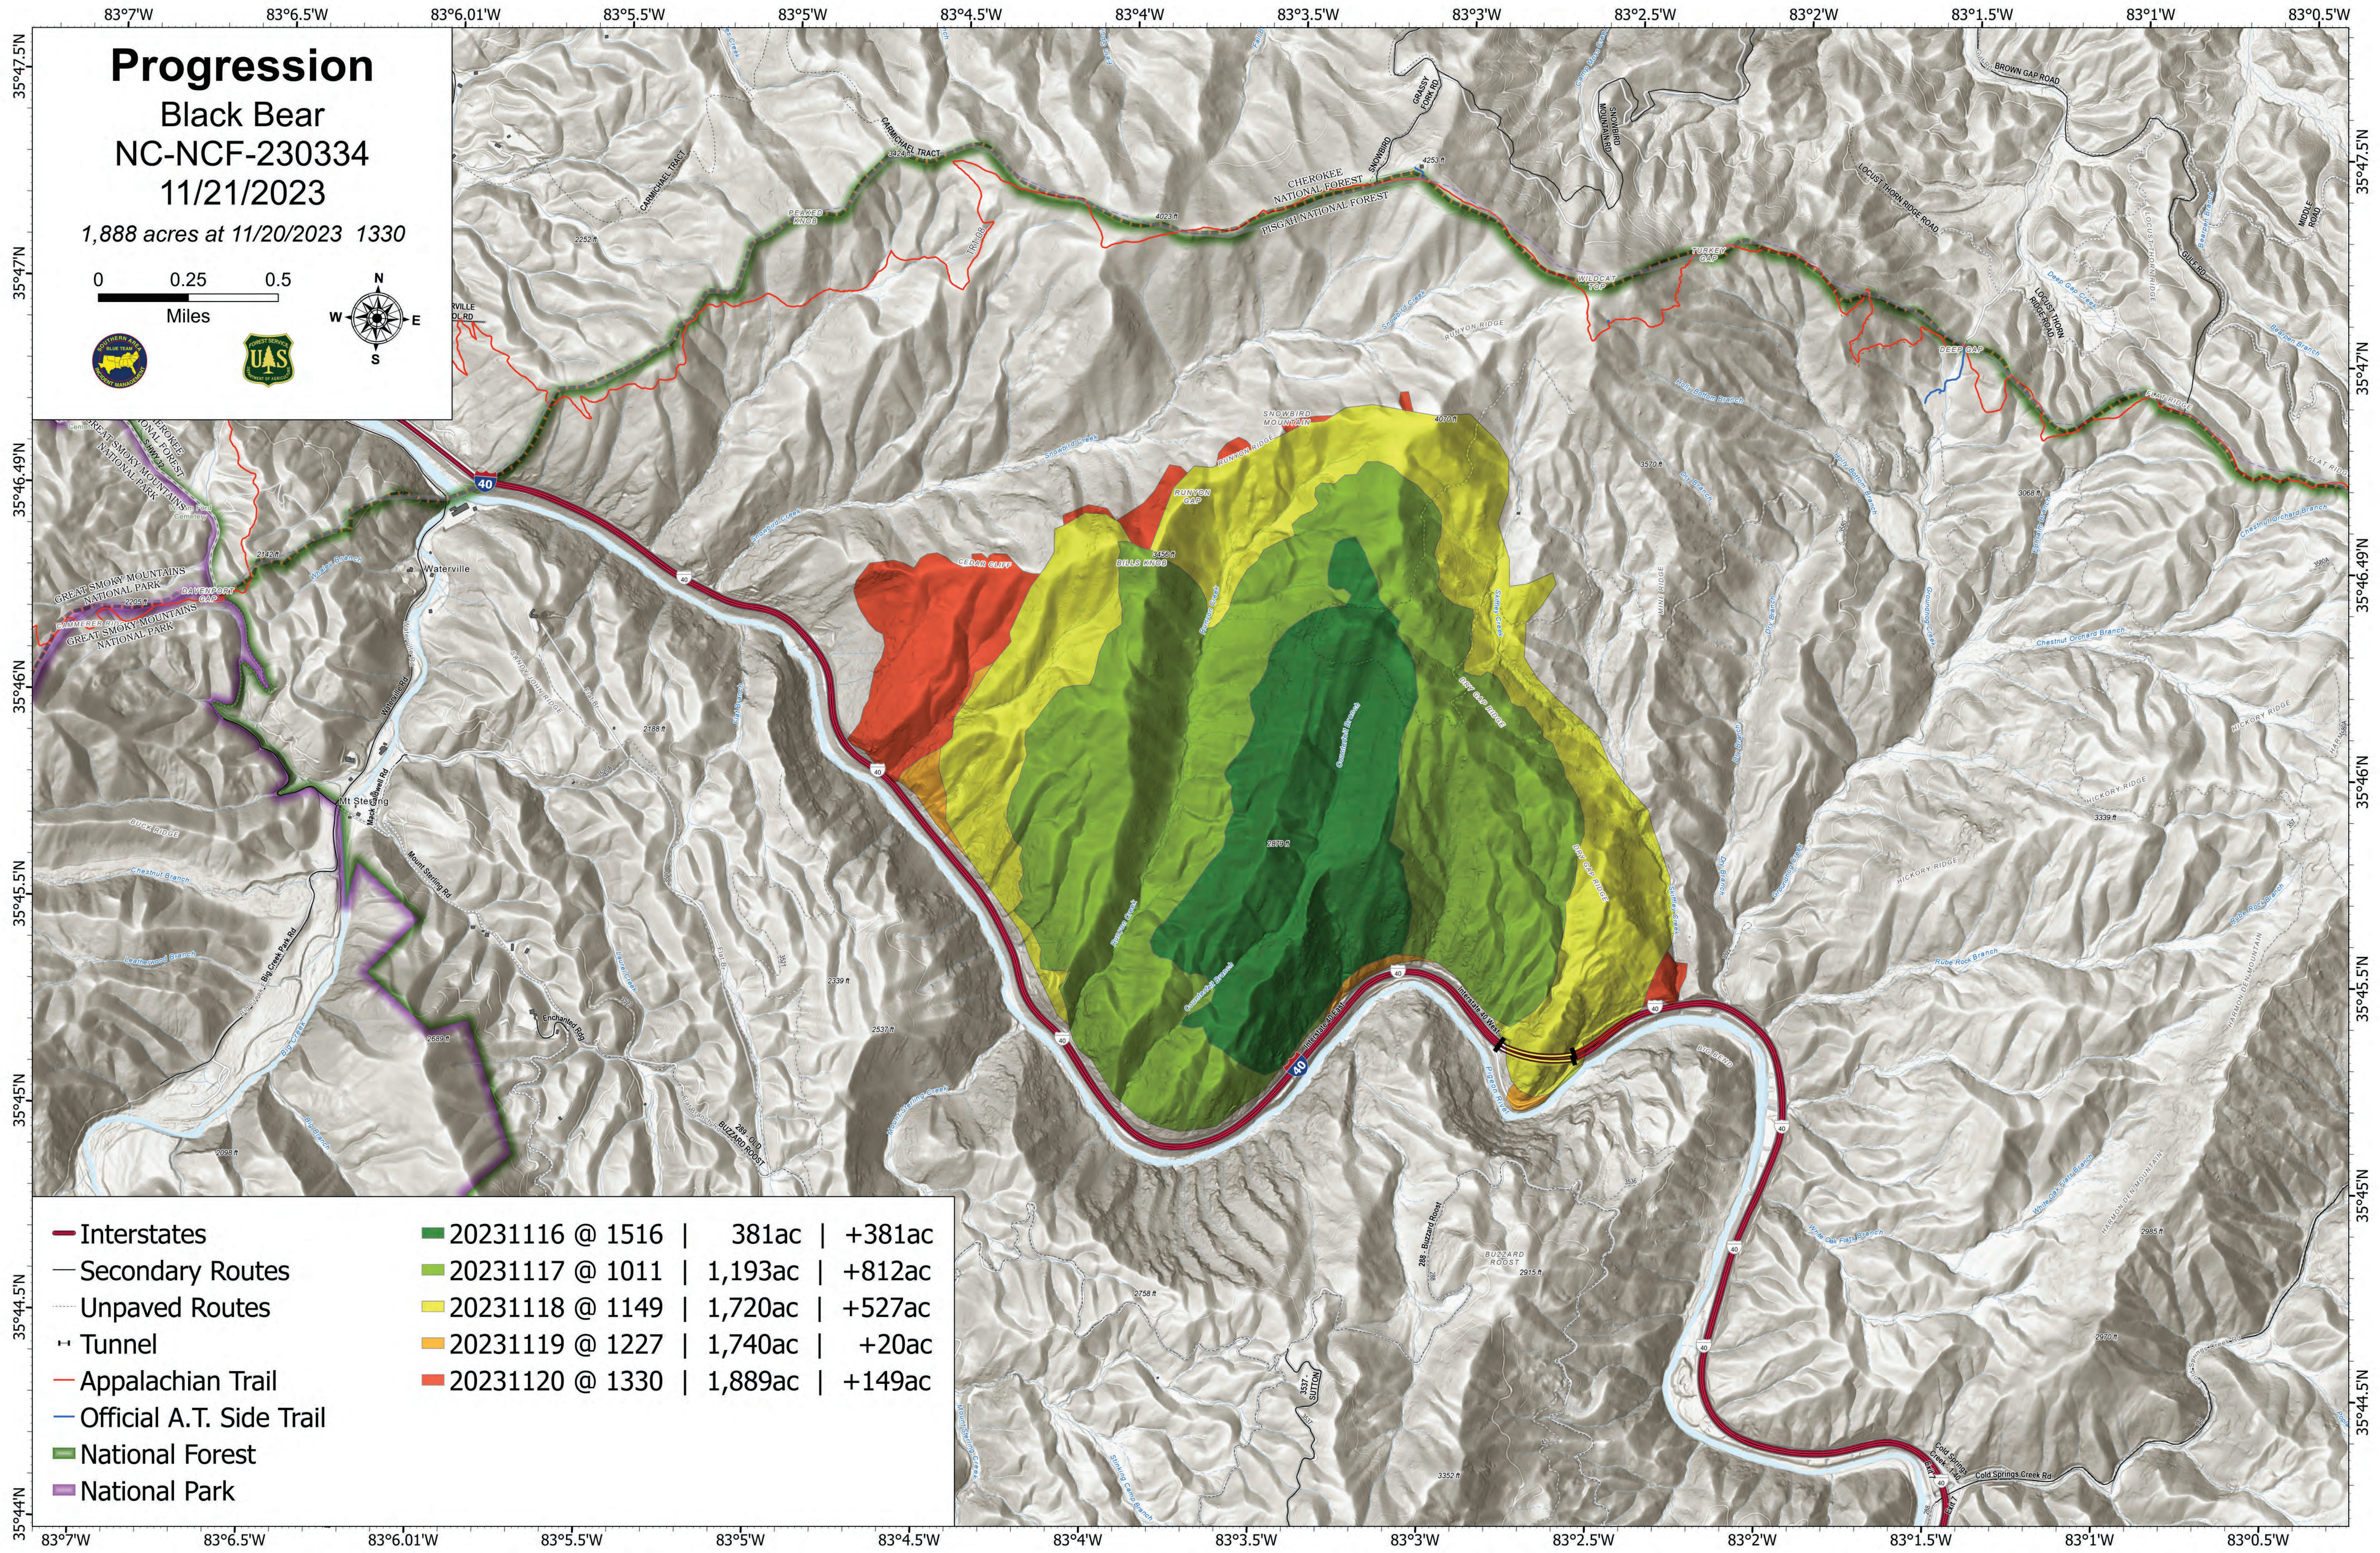

Progression

Black Bear
NC-NCF-230334
11/21/2023

1,888 acres at 11/20/2023 1330

— Interstates

— Secondary Routes

... Unpaved Routes

⊢ Tunnel

— Appalachian Trail

— Official A.T. Side Trail

■ National Forest

■ National Park

■ 20231116 @ 1516 | 381ac | +381ac

■ 20231117 @ 1011 | 1,193ac | +812ac

■ 20231118 @ 1149 | 1,720ac | +527ac

■ 20231119 @ 1227 | 1,740ac | +20ac

■ 20231120 @ 1330 | 1,889ac | +149ac